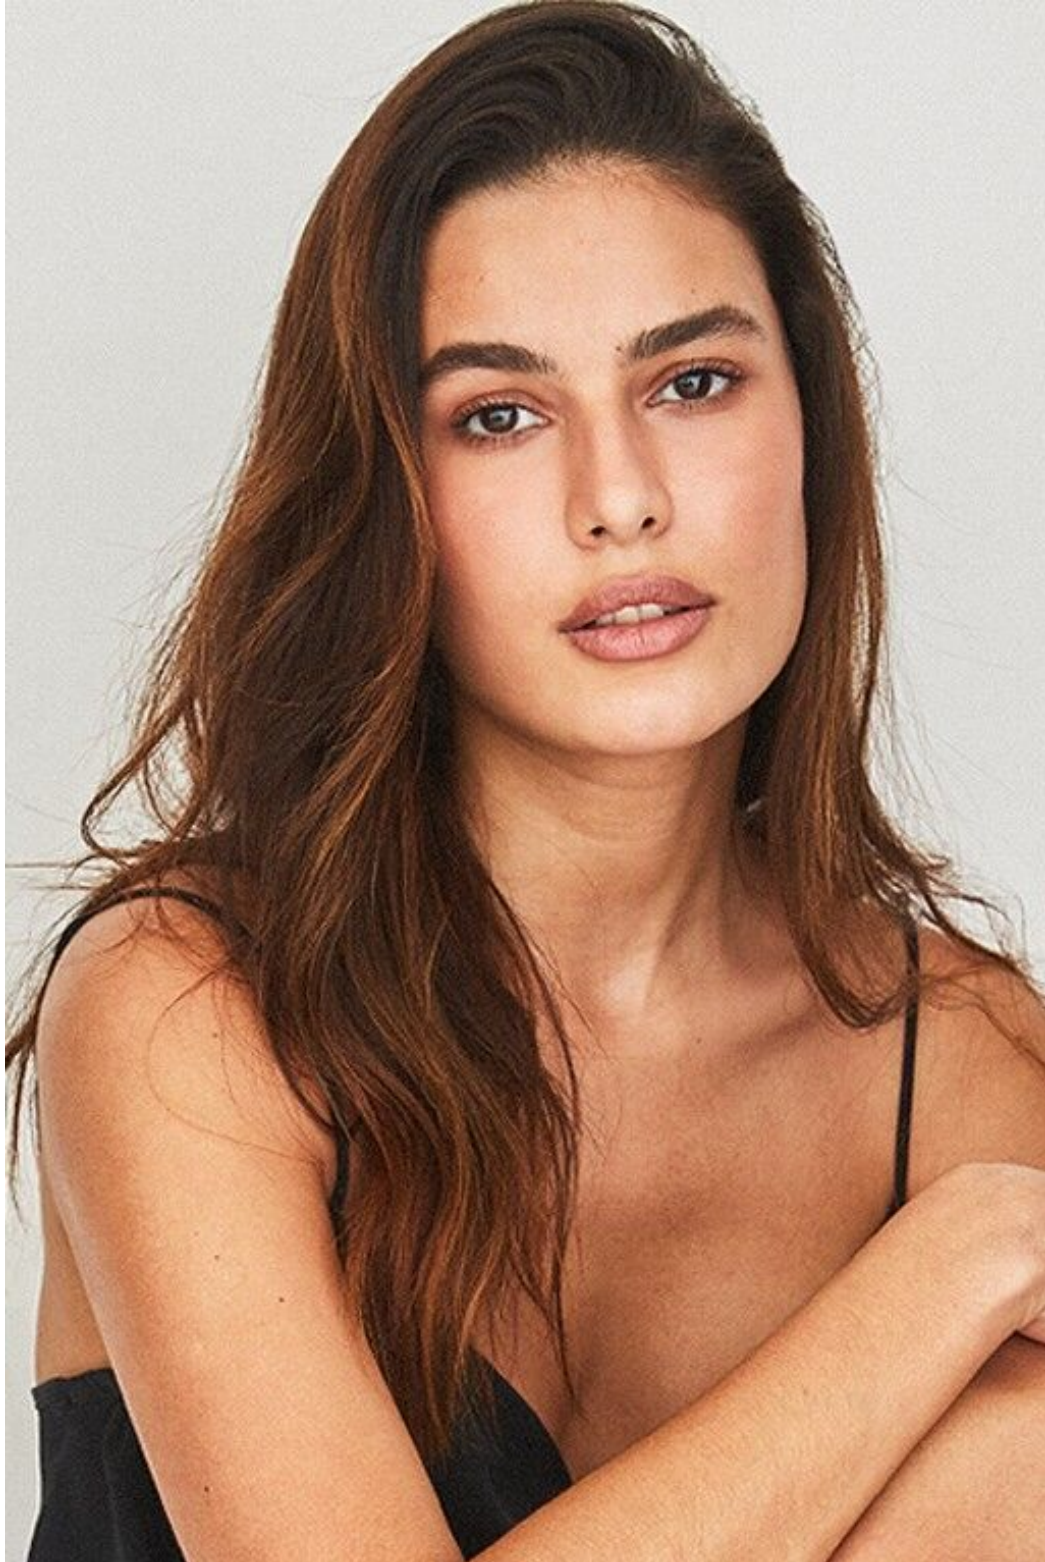

MARIANA VASCONCELLOS

height 5'9" · bust 33" · cup B/C · waist 23.5" · hips 35.5" · dress 36 EU/6 US/8 UK
shoes size 40 EU/9 US/6.5 UK · hair brown · eyes brown